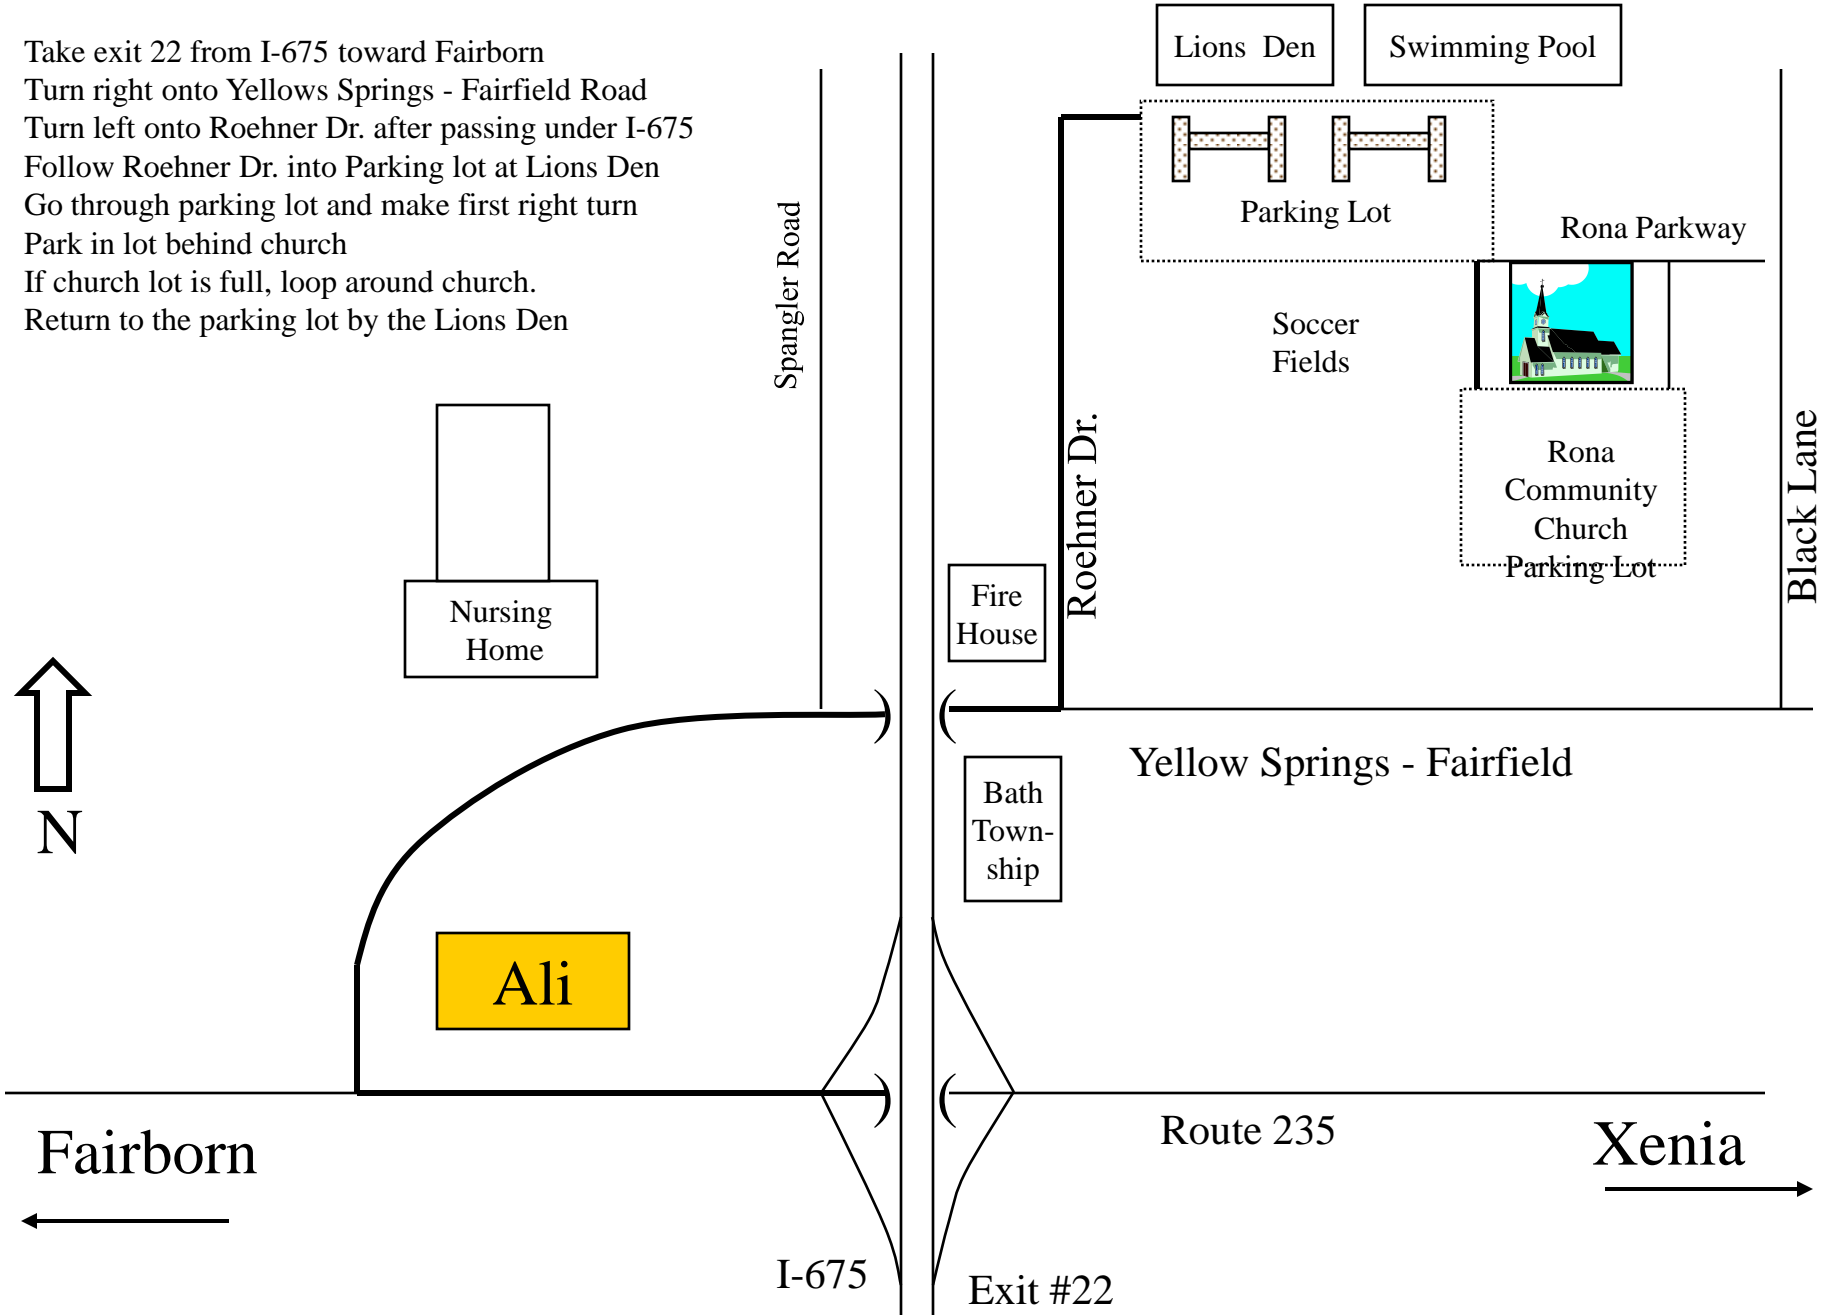

Take exit 22 from I-675 toward Fairborn
 Turn right onto Yellows Springs - Fairfield Road
 Turn left onto Roehner Dr. after passing under I-675
 Follow Roehner Dr. into Parking lot at Lions Den
 Go through parking lot and make first right turn
 Park in lot behind church
 If church lot is full, loop around church.
 Return to the parking lot by the Lions Den

Directions to Greene County Scholarship Awards